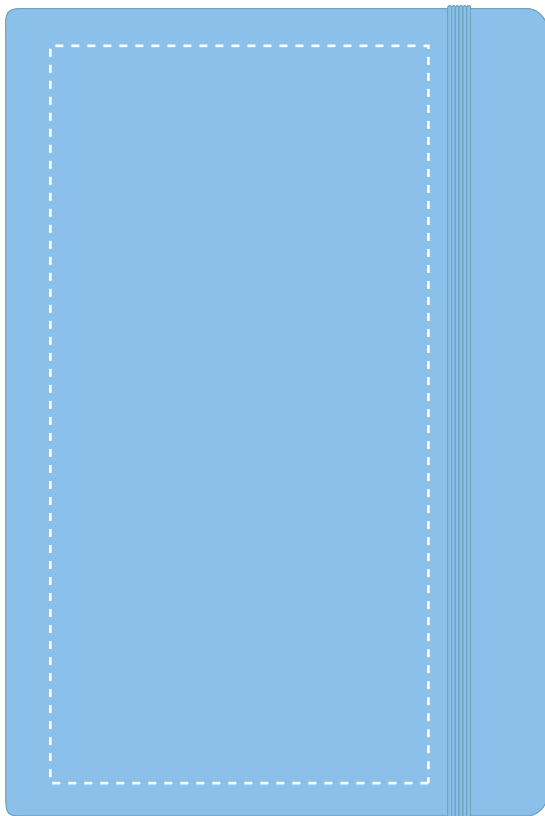

Your Ref:
Our Ref:

Quantity:
Version: 1

Product Code: QS0345
Product Colour: BABY BLUE

PRINTING CONCERNS:

Please note that this product has Sustainability Markings that are not visible from this perspective

We stock this item in the following colours

PANTONE REFERENCE(S)

 Full Colour Printing

ARTWORK SCALE 50%

-  CENTRED TO PRINT AREA
-  CENTRED TO NOTEBOOK

ARTWORK SCALE 50%

-  CENTRED TO PRINT AREA
-  CENTRED TO NOTEBOOK

The dashed line is to demonstrate print area and will not appear on your printed item

PLEASE NOTE:

- All colours including print and product are for visual purposes only and should not be regarded as the actual colour of the product and print.
- Some products may vary from batch to batch and may differ from previous orders.
- The colour and texture of a product can also have an effect on the final print colour.
- By approving this order we accept that you understand these terms.

To proceed, please approve visual via the online system.

ARTWORK SCALE 100%

Max print area: 195mm x 100mm

ARTWORK SCALE 100%

Max print area: 145mm x 80mm