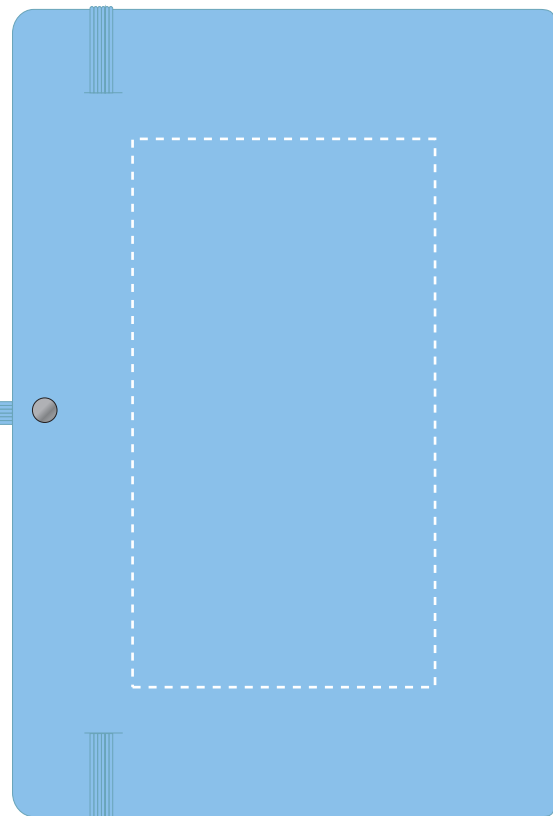

We stock this item in the following colours

PANTONE REFERENCE(S)

 Full Colour Printing

ARTWORK SCALE 50%

-  CENTRED TO PRINT AREA
-  CENTRED TO NOTEBOOK

ARTWORK SCALE 50%

-  CENTRED TO PRINT AREA
-  CENTRED TO NOTEBOOK

The dashed line is to demonstrate print area and will not appear on your printed item

PLEASE NOTE:

- All colours including print and product are for visual purposes only and should not be regarded as the actual colour of the product and print.
- Some products may vary from batch to batch and may differ from previous orders.
- The colour and texture of a product can also have an effect on the final print colour.
- By approving this order we accept that you understand these terms.

To proceed, please approve visual via the online system.

ARTWORK SCALE 100%

Max print area: 195mm x 100mm

ARTWORK SCALE 100%

Max print area: 145mm x 80mm